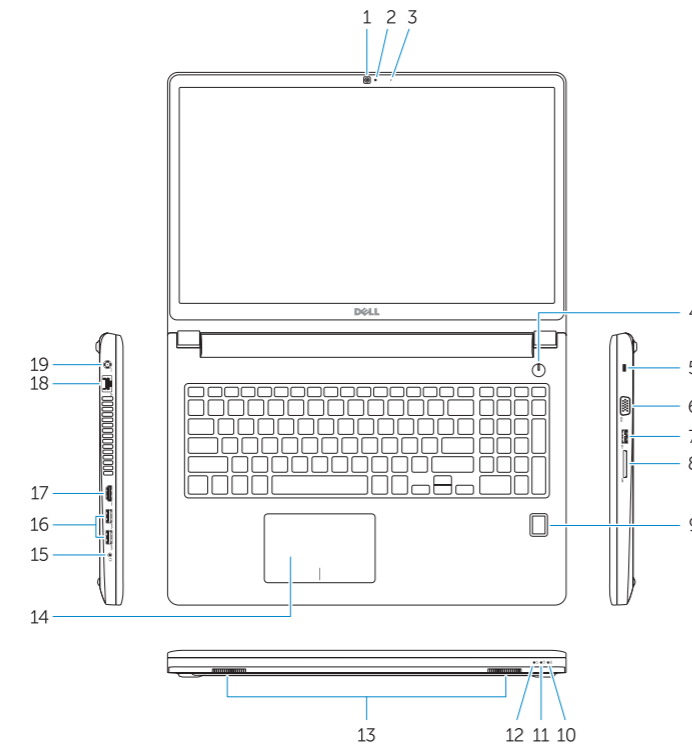

Features

Funktioner | Ominaisuudet | Funksjoner | Funktionen

1. Camera
2. Camera-status light
3. Microphone
4. Power button (No LED indicator)
5. Security-cable slot
6. VGA connector
7. USB 2.0 connector
8. Memory card reader
9. Fingerprint reader (optional)
10. Battery-status light
11. Hard-drive activity light
12. Power-status light
13. Speakers
14. Touchpad
15. Headset connector
16. USB 3.0 connector (2)
17. HDMI connector
18. Network connector
19. Power connector
20. Battery
21. Battery release latch
22. Service-tag label