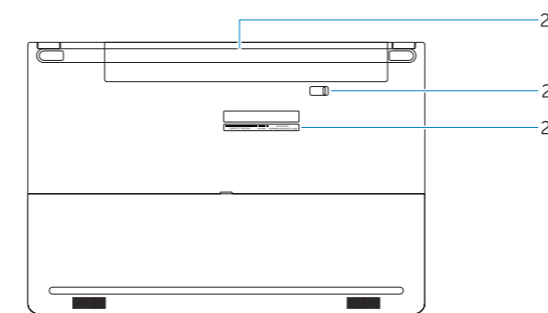

Features

Funktioner | Ominaisuudet | Funksjoner | Funktionen

1. Camera
2. Camera-status light
3. Microphone
4. Power button (No LED indicator)
5. Security-cable slot
6. VGA connector
7. USB 2.0 connector
8. Memory card reader
9. Fingerprint reader (optional)
10. Battery-status light
11. Hard-drive activity light
12. Power-status light
13. Speakers
14. Touchpad
15. Headset connector
16. USB 3.0 connector (2)
17. HDMI connector
18. Network connector
19. Power connector
20. Battery
21. Battery release latch
22. Service-tag label